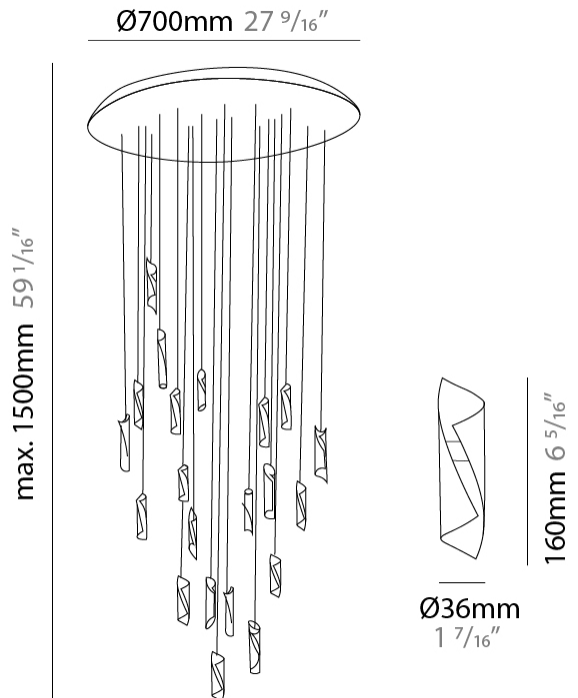

GENERAL

Series: HUE
Subseries: Hue 20
Brand: Knikerboker
Division: Design
Mounting Type: Suspension
Mounting Location: Ceiling
Subcategory: Ambient

PHYSICAL

Shape: Abstract
Diameter (mm): 700
Diameter (in): 27 ⁹/₁₆"
Height (mm): 160
Height (in): 6 ⁵/₁₆"
Max. Overall Height (mm): 1500
Max. Overall Height (in): 59 ¹/₁₆"
Light Distribution: Direct / Indirect
Fixture Finish: EWH / EBK / MAN / COF / PRD / SLF / GLF / CLF / BRL / EWS / EWG / EWC / EWR / EBS / EBG / EBC / EBC / EBB / MAS / MAD / MAC / MAB / COS / CGO / CCL / CBL / PRS / PRG / PRC / PRB
Fixture Material: Metal
Cable Details: Silicon Coaxial Cable

LED

Number of LEDs: 20
Color Temperature (°K): 3000
Max. Delivered Lumen (lm): 3000
CRI: >80 CRI
Lamp Life (hrs): 50000

OPTICAL

RATINGS AND CERTIFICATIONS

Certified By: Certified for North American Standards
IP rating: IP20

GENERAL

Series: HUE
Subseries: Hue 30
Brand: Knikerboker
Division: Design
Mounting Type: Suspension
Mounting Location: Ceiling
Subcategory: Ambient

PHYSICAL

Shape: Abstract
Diameter (mm): 900
Diameter (in): 35 7/16
Height (mm): 160
Height (in): 6 5/16
Max. Overall Height (mm): 1500
Max. Overall Height (in): 59 1/16
Light Distribution: Direct / Indirect
Fixture Finish: EWH / EBK / MAN / COF / PRD / SLF / GLF / CLF / BRL / EWS / EWG / EWC / EWR / EBS / EBG / EBC / EBC / EBB / MAS / MAD / MAC / MAB / COS / CGO / CCL / CBL / PRS / PRG / PRC / PRB
Fixture Material: Metal
Cable Details: Silicon Coaxial Cable